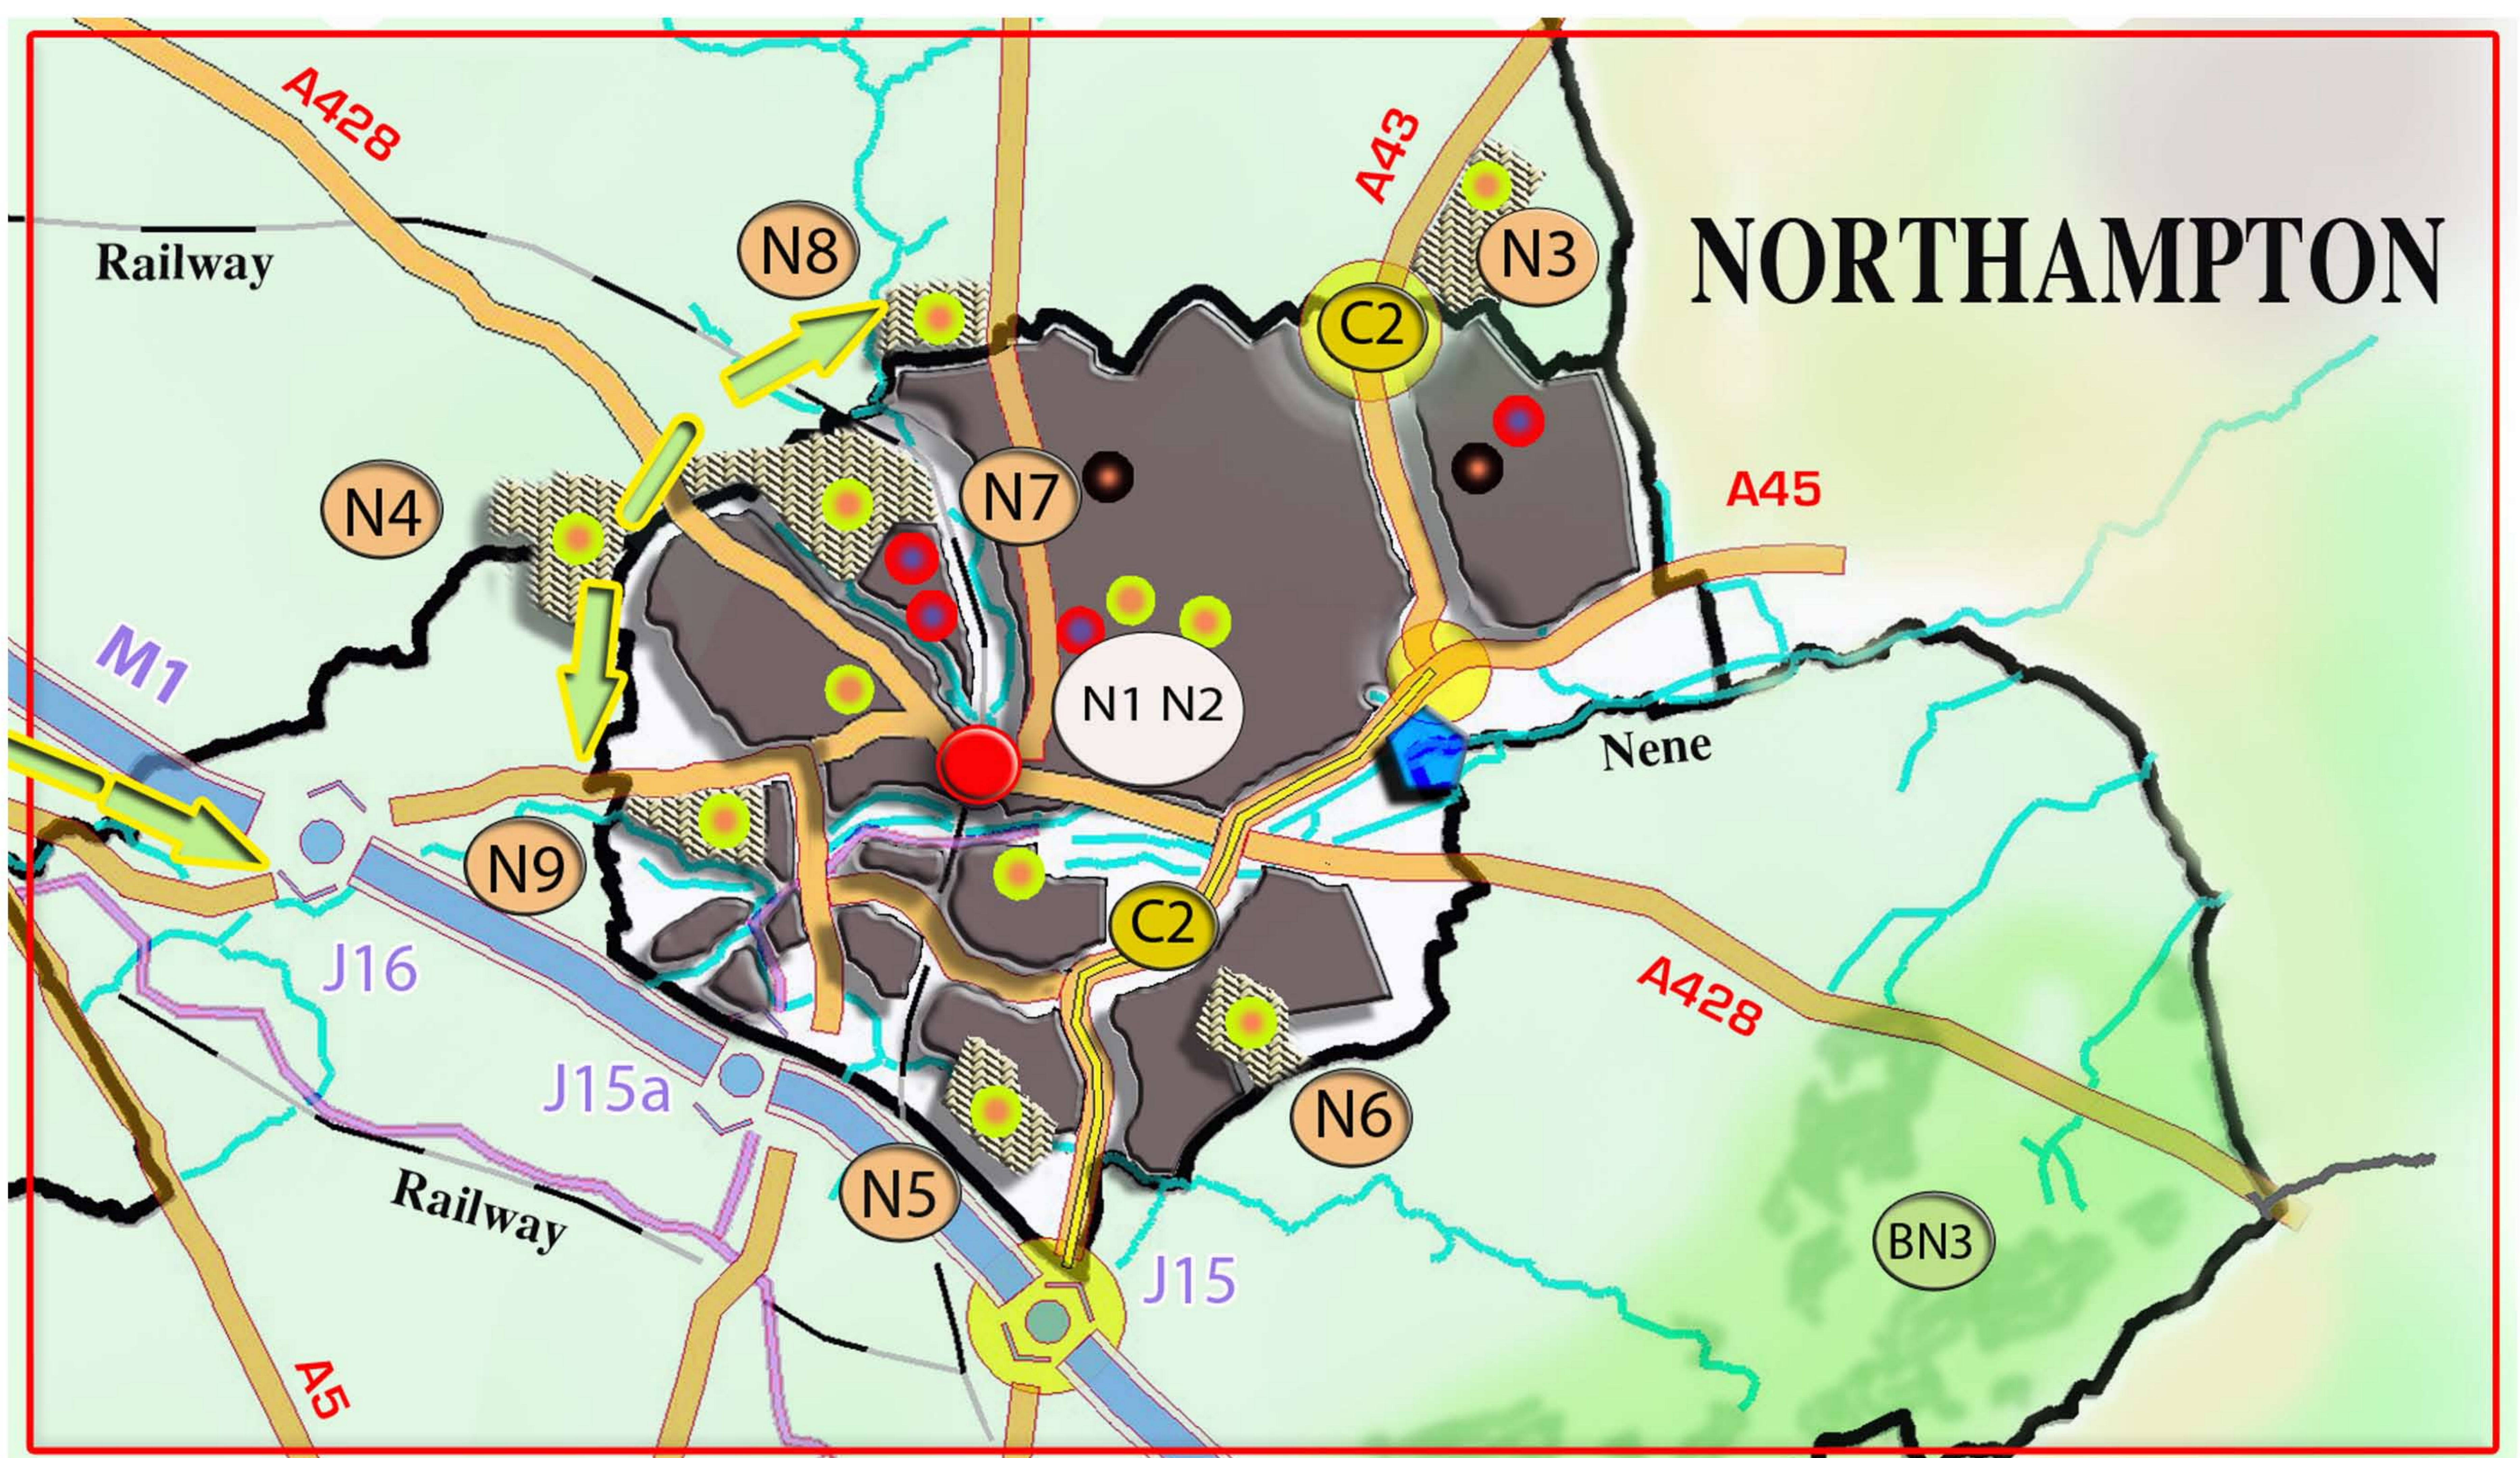

Figure 3-West Northamptonshire Key Diagram
Enlargement
(Revised)

West Northamptonshire
Joint Planning Unit

Unauthorised reproduction infringes Crown
Copyright and may lead to prosecution or
civil proceedings Licence No 0100019655