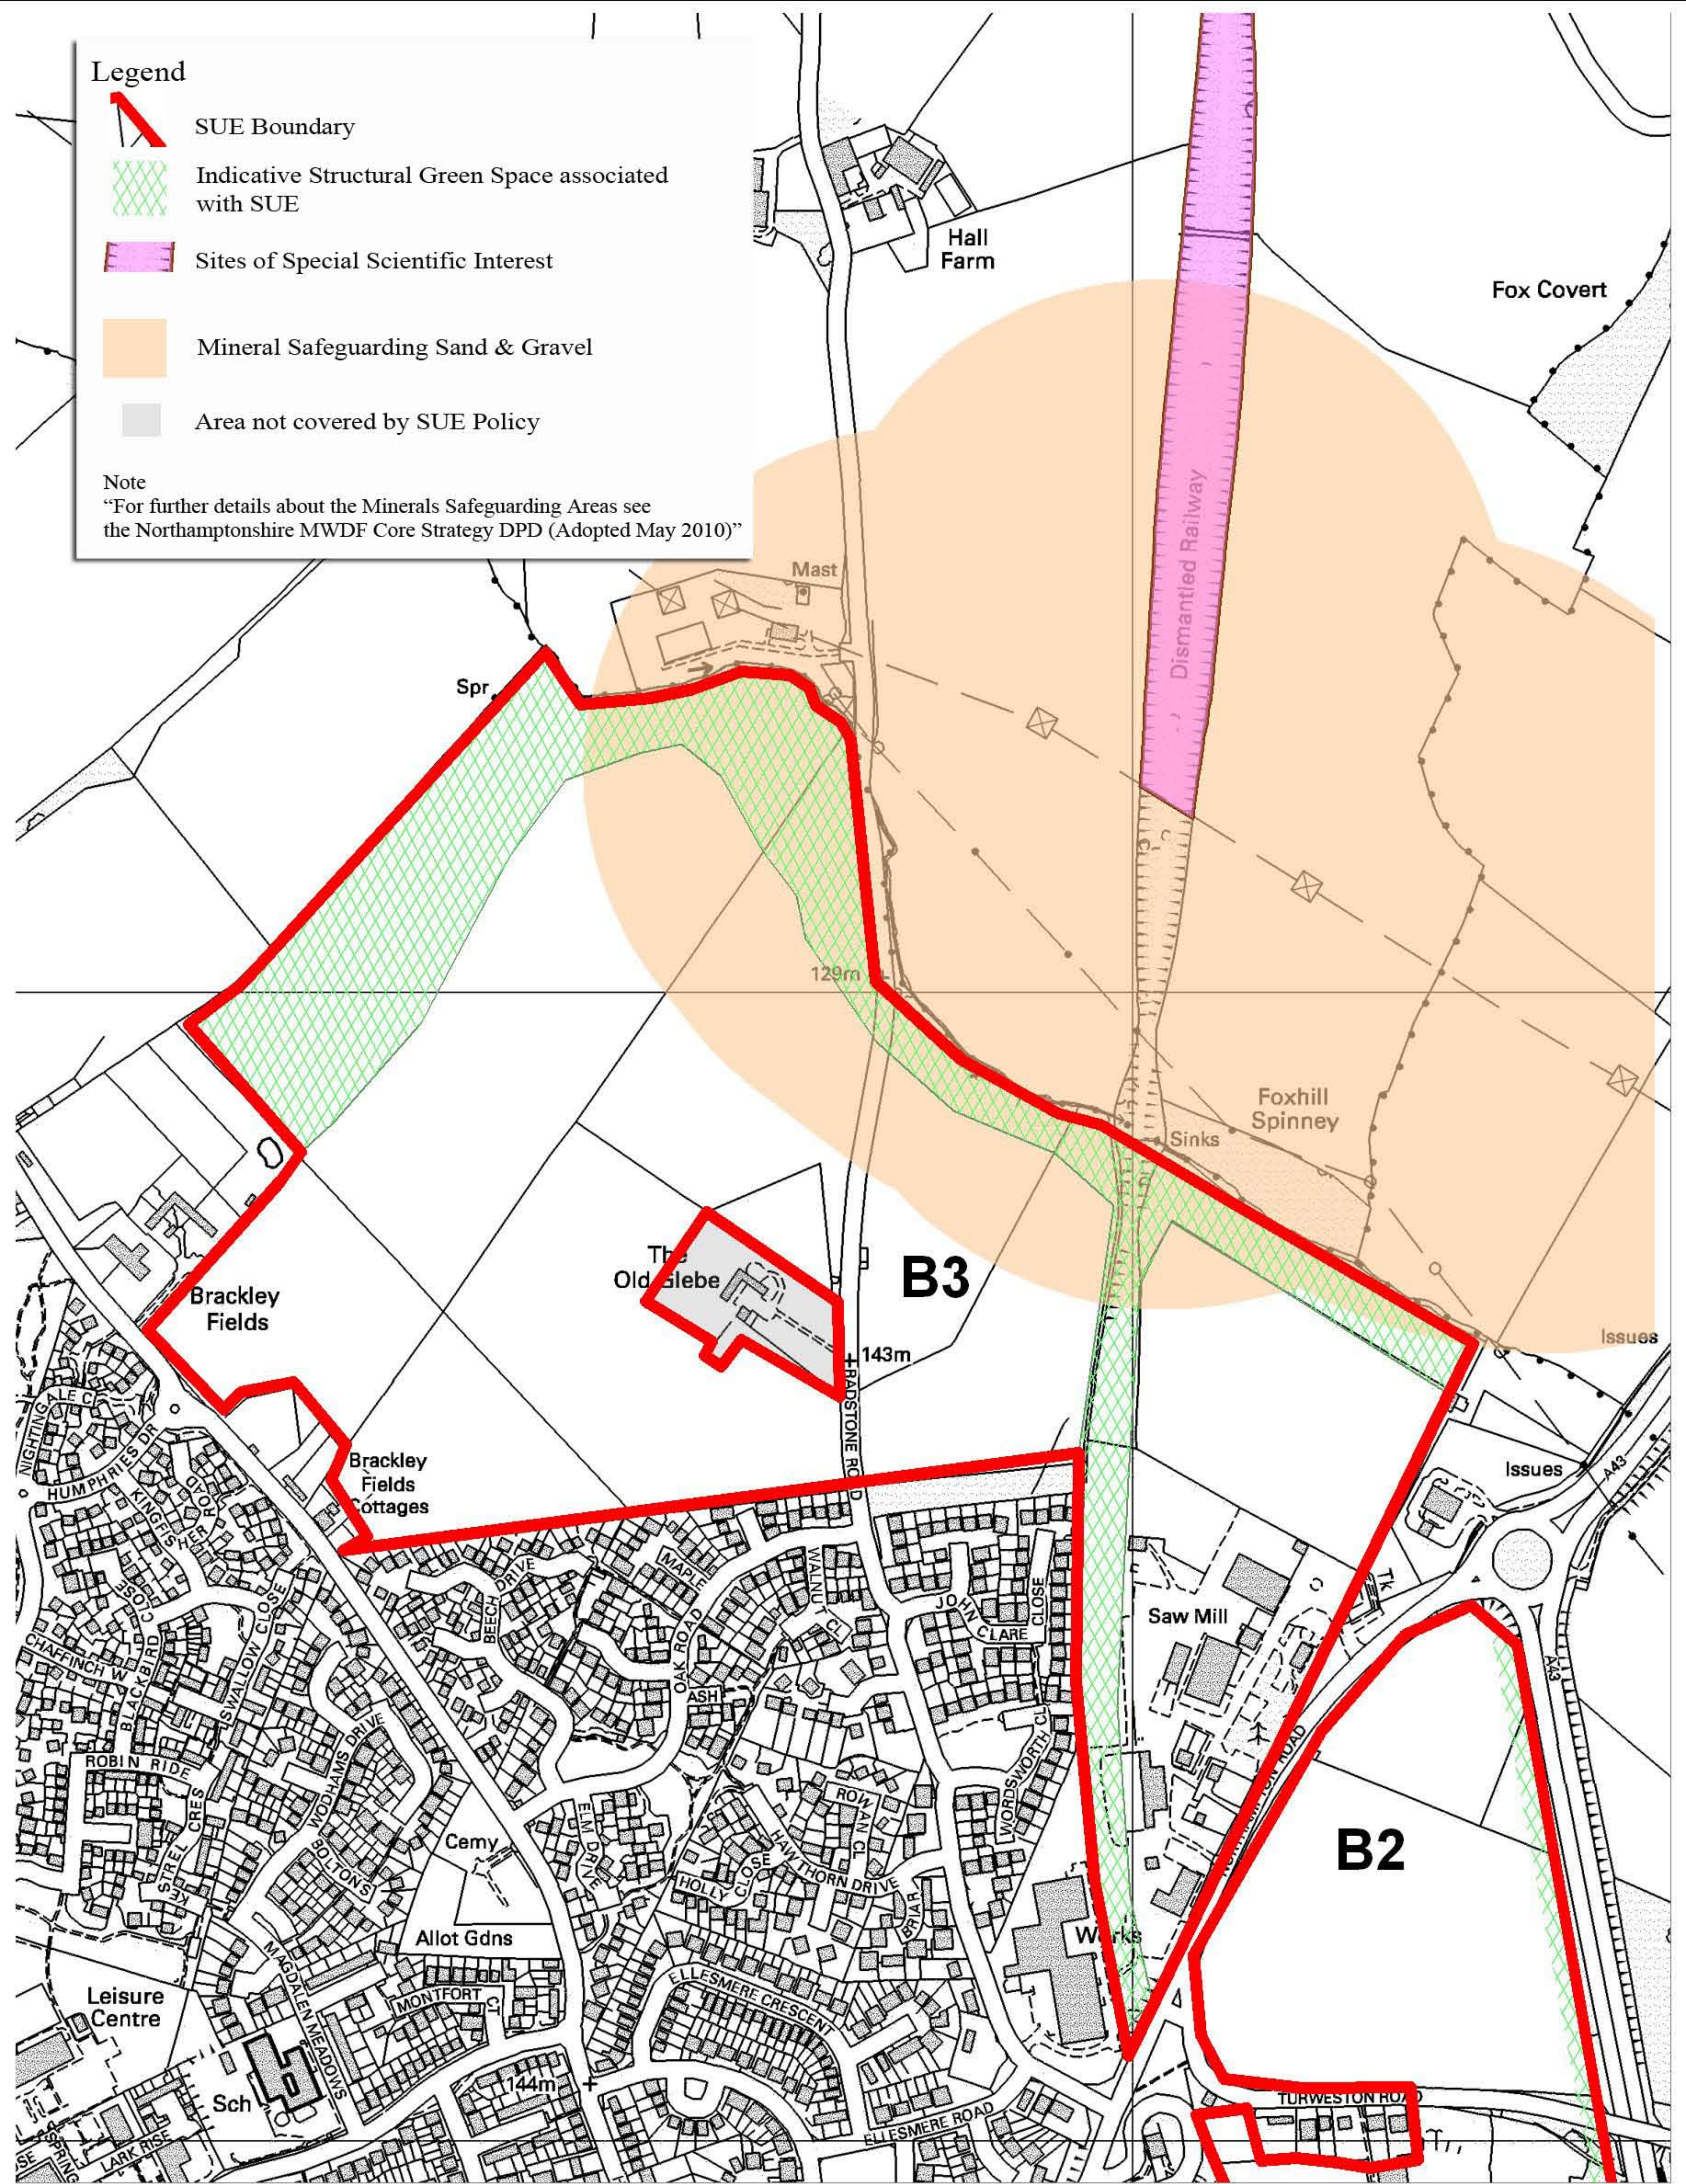

**Legend**

-  SUE Boundary
-  Indicative Structural Green Space associated with SUE
-  Sites of Special Scientific Interest
-  Mineral Safeguarding Sand & Gravel
-  Area not covered by SUE Policy

Note  
 "For further details about the Minerals Safeguarding Areas see the Northamptonshire MWDF Core Strategy DPD (Adopted May 2010)"

Name: **INSET 1**  
 Date: **July 2012**  
 Scale: **1:7000 @ A4**  
 Dept: **JPU**  
 Project: **Proposal Maps Revised**

Title  
**INSET 1 - Brackley North SUE (Policy B3)**

Produced from the 2009 Ordnance Survey mapping with the permission of the Controller of Her Majesty's Stationery Office. © Crown Copyright Unauthorised reproduction infringes Crown Copyright and may lead to prosecution or civil proceedings. Licence number: 100019655