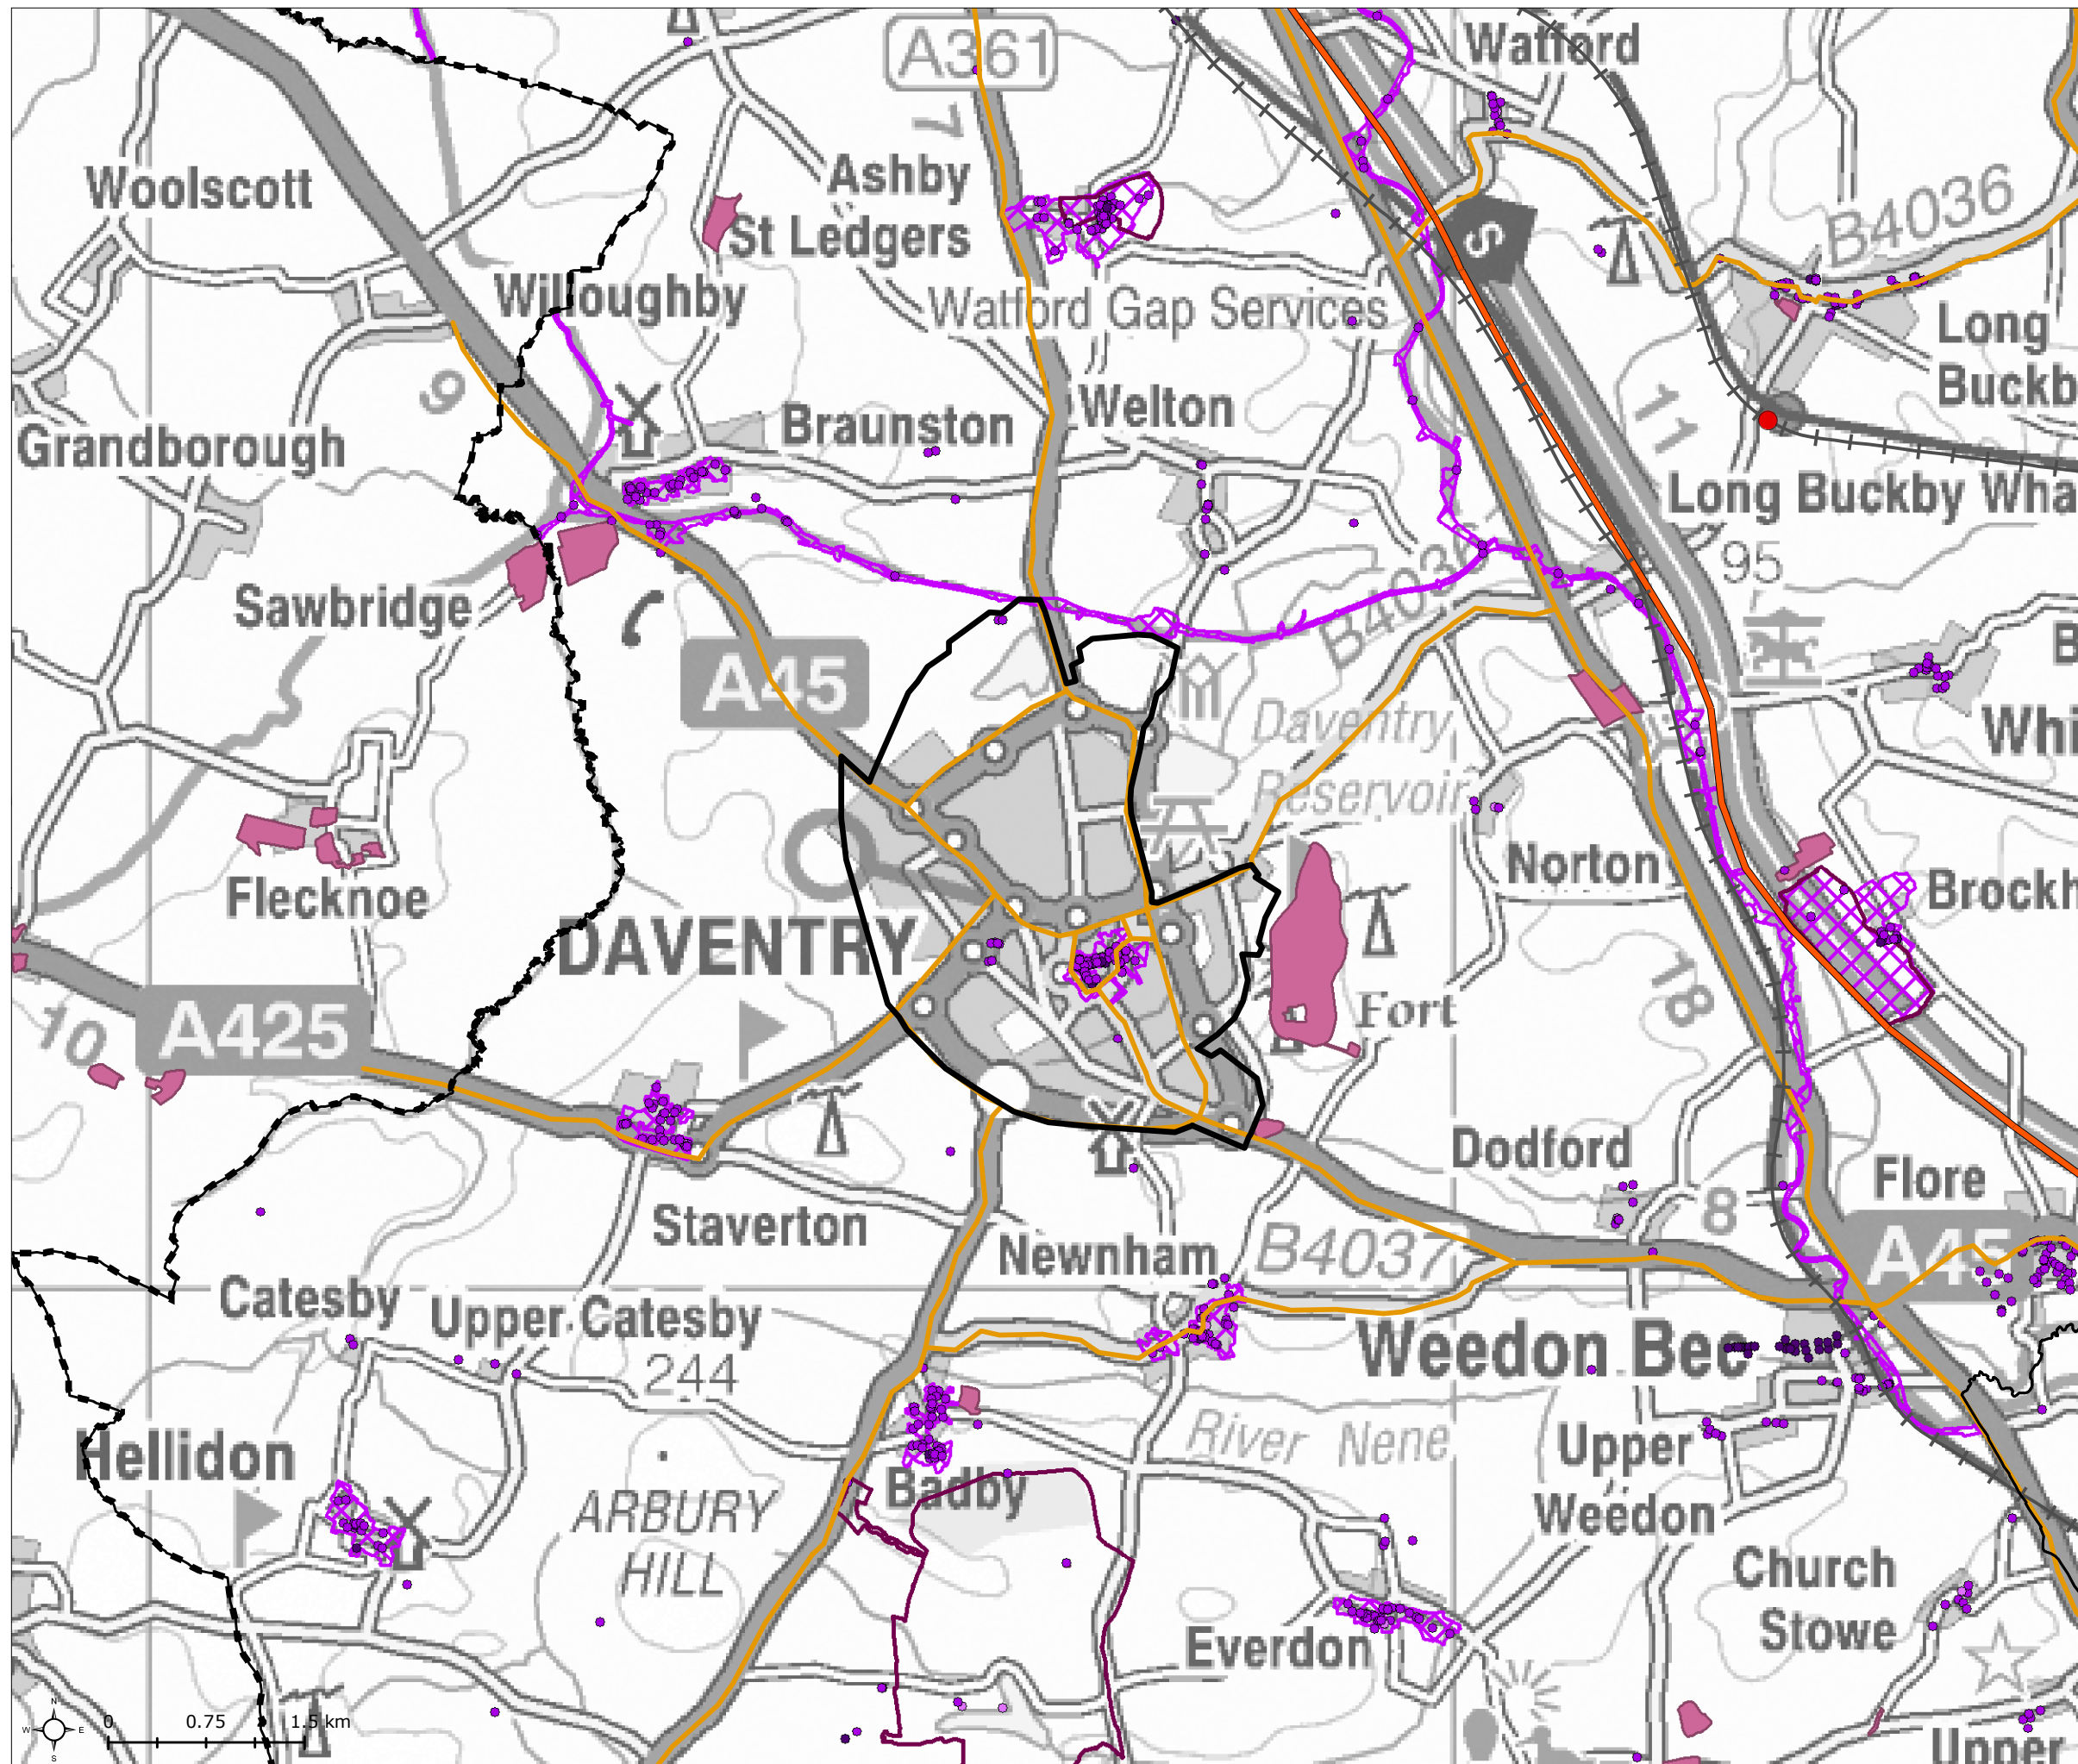

**Figure: A7**  
**Daventry - Heritage**

- Northamptonshire County Boundary
- District Boundary
- Daventry Urban Area
- Transport**
- Stations
- Railway Line
- Motorway
- Main Road
- Heritage**
- Listed Buildings - Grade:
- I
- II
- II\*
- Registered Parks and Gardens
- Conservation Areas
- Scheduled Ancient Monuments
- Historic Battlefields

Map Scale @ A3:1:50,000